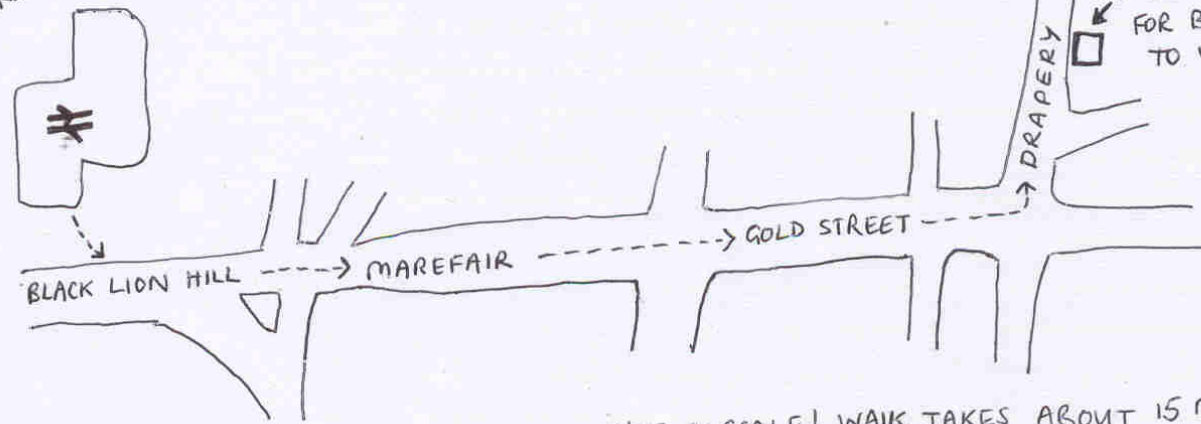

Northampton Train station to the bus stop

GREY FRIARS  
BUS STATION

NORTHAMPTON  
TRAIN STATION

D4 BUS STOP  
FOR BUS P1  
TO YARDLEY  
HASTINGS

NOT TO SCALE! WALK TAKES ABOUT 15 MINUTES

Where to get off the bus

and find Crossways

YOU'VE ARRIVED!

NOT TO SCALE!  
WALK TAKES ABOUT  
5 MINUTES

IF IN DOUBT  
PHONE ROSIE

ON 07855 012734 😊