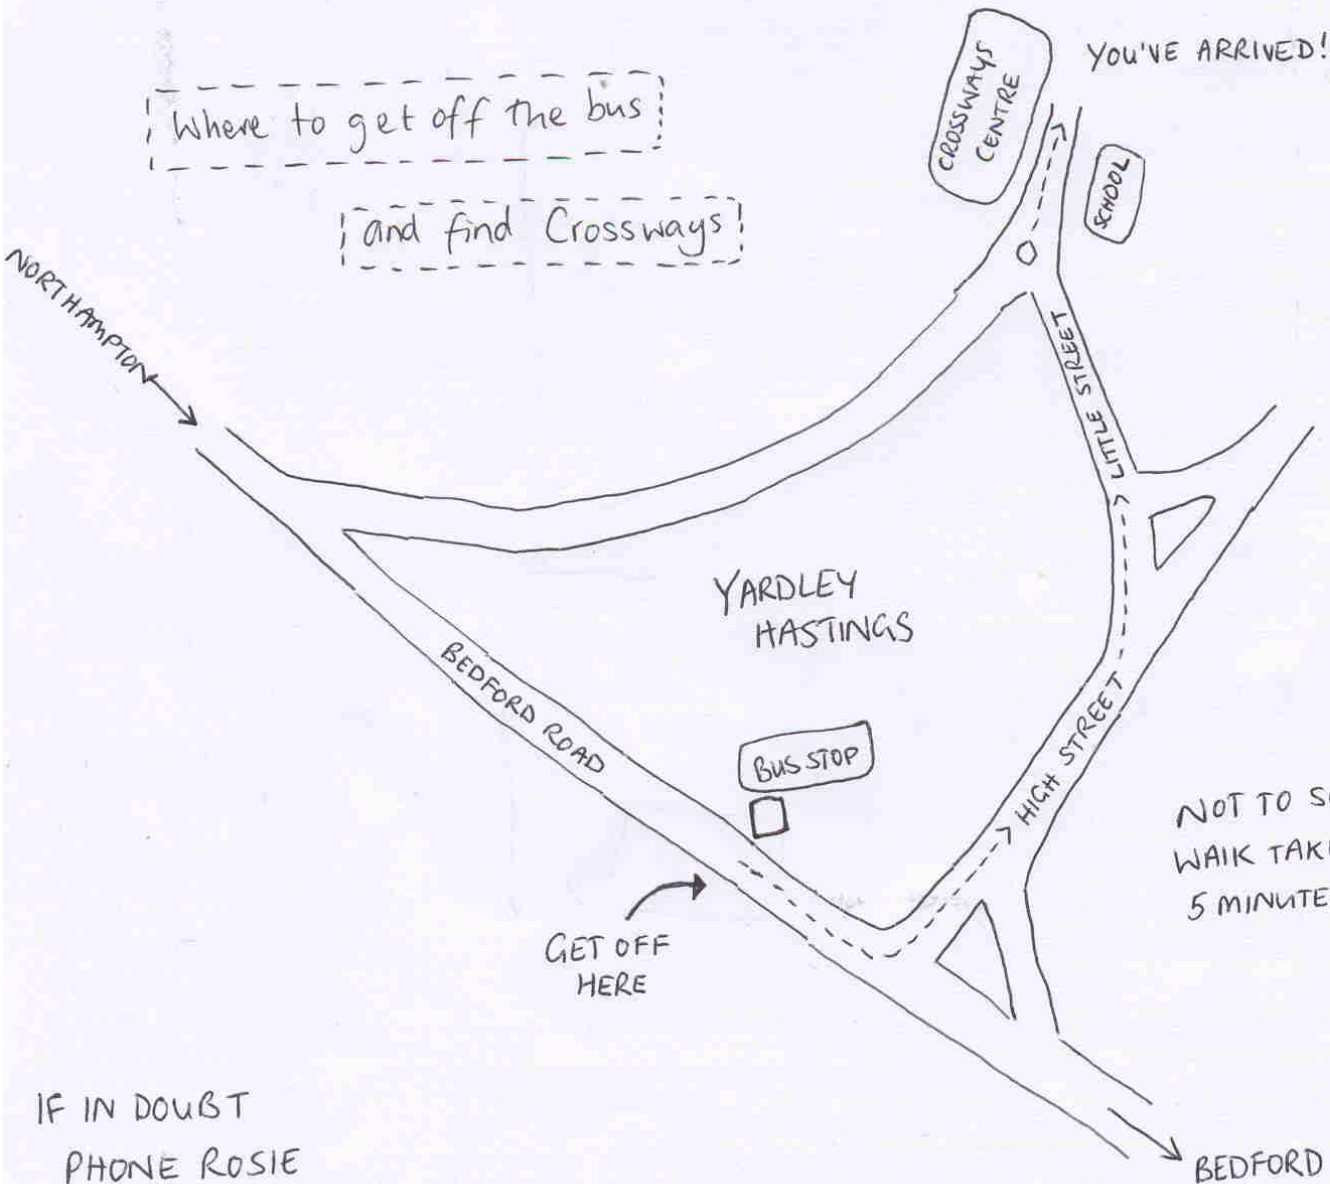

Northampton Train station to the bus stop

GREY FRIARS  
BUS STATION

NORTHAMPTON  
TRAIN STATION

D4 BUS STOP  
FOR BUS P1  
TO YARDLEY  
HASTINGS

NOT TO SCALE! WALK TAKES ABOUT 15 MINUTES

Where to get off the bus

and find Crossways

YOU'VE ARRIVED!

NOT TO SCALE!  
WALK TAKES ABOUT  
5 MINUTES

IF IN DOUBT  
PHONE ROSIE

ON 07855 012734 😊